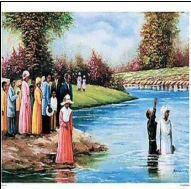

Also Presenting

Gospel and Bluegrass Performers

SATURDAY JUNE 2, 2012  
(12:00 NOON UNTIL 6:00 PM)

GOSPEL Groups (12:00 NOON—1:30 PM) Operatic & Classical Singer Giles County's Own Asha Moody

BLUE GRASS (2:00 PM—3:00 PM & 5:30—6:00 PM)

JAZZ AND R&B (3:30 PM—5:00 PM)

*In addition to musical art there will also be visual art to admire and purchase thanks to professor of art Bernice Davidson and Martin Methodist College. See how hearing the story of Rev. Matt Gardner purchasing an island in the Elkton River for community church river baptismal inspired her to do an oil painting of her interpretation of a baptismal scene.*

*This painting will be part of an exhibit at the museum to help tell the story of Matt and the history heritage and culture of early 19th century African American religion, faith and traditions. The painting will be present and unveiled at the Music Festival and prints will be available for purchase. So come get your limited edition print, meet Professor Davidson and have your print signed. All proceeds from the sale of the prints will go directly to the MGHM*